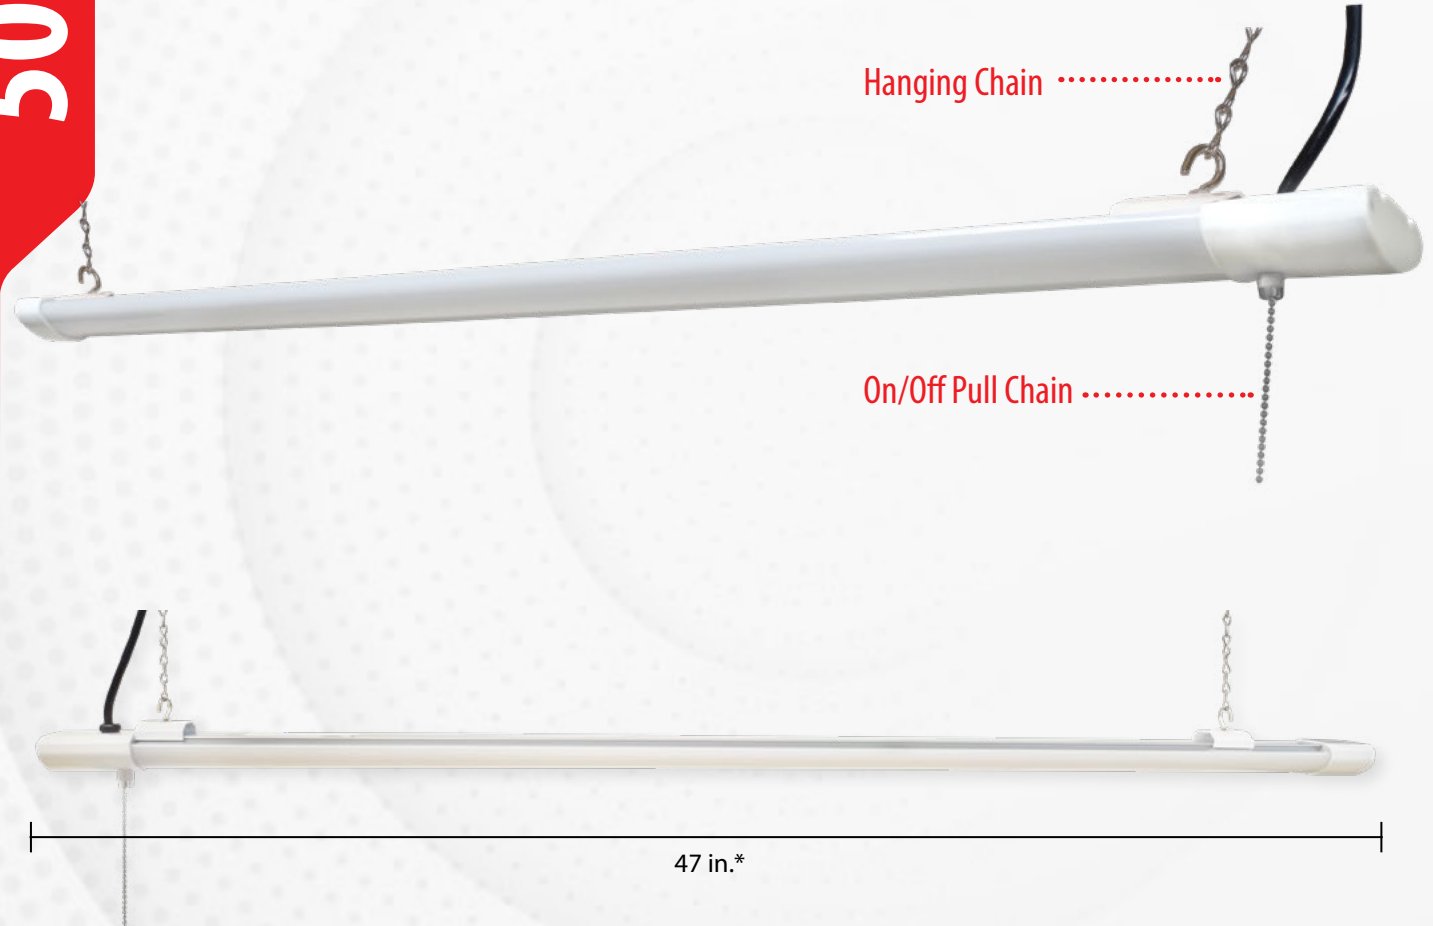

LED

4 FT.* 5000 LUMEN SHOP LIGHT

LUMENS

5000

MODEL#: SL4P-5000N

FEATURES:

- 5000 lumens
- 7.5" On/Off pull chain
(two 12" hanging chains with S hooks included)
- Hang from ceiling
- ETL rated for indoor use
- 5 Year limited warranty

SPECS:

Lumens	5000 Lumens
Watts	44
CCT	4000k
CRI	80
LED Life	50,000 hrs
Volts	120v
Operating Temp	-4 ~ 113° F
Beam Angle	120°
Cord Type	18/3 SJT
Cord Length	6 ft.

Hanging Chain

On/Off Pull Chain

47 in.*

* Product image and specs are subject to change.