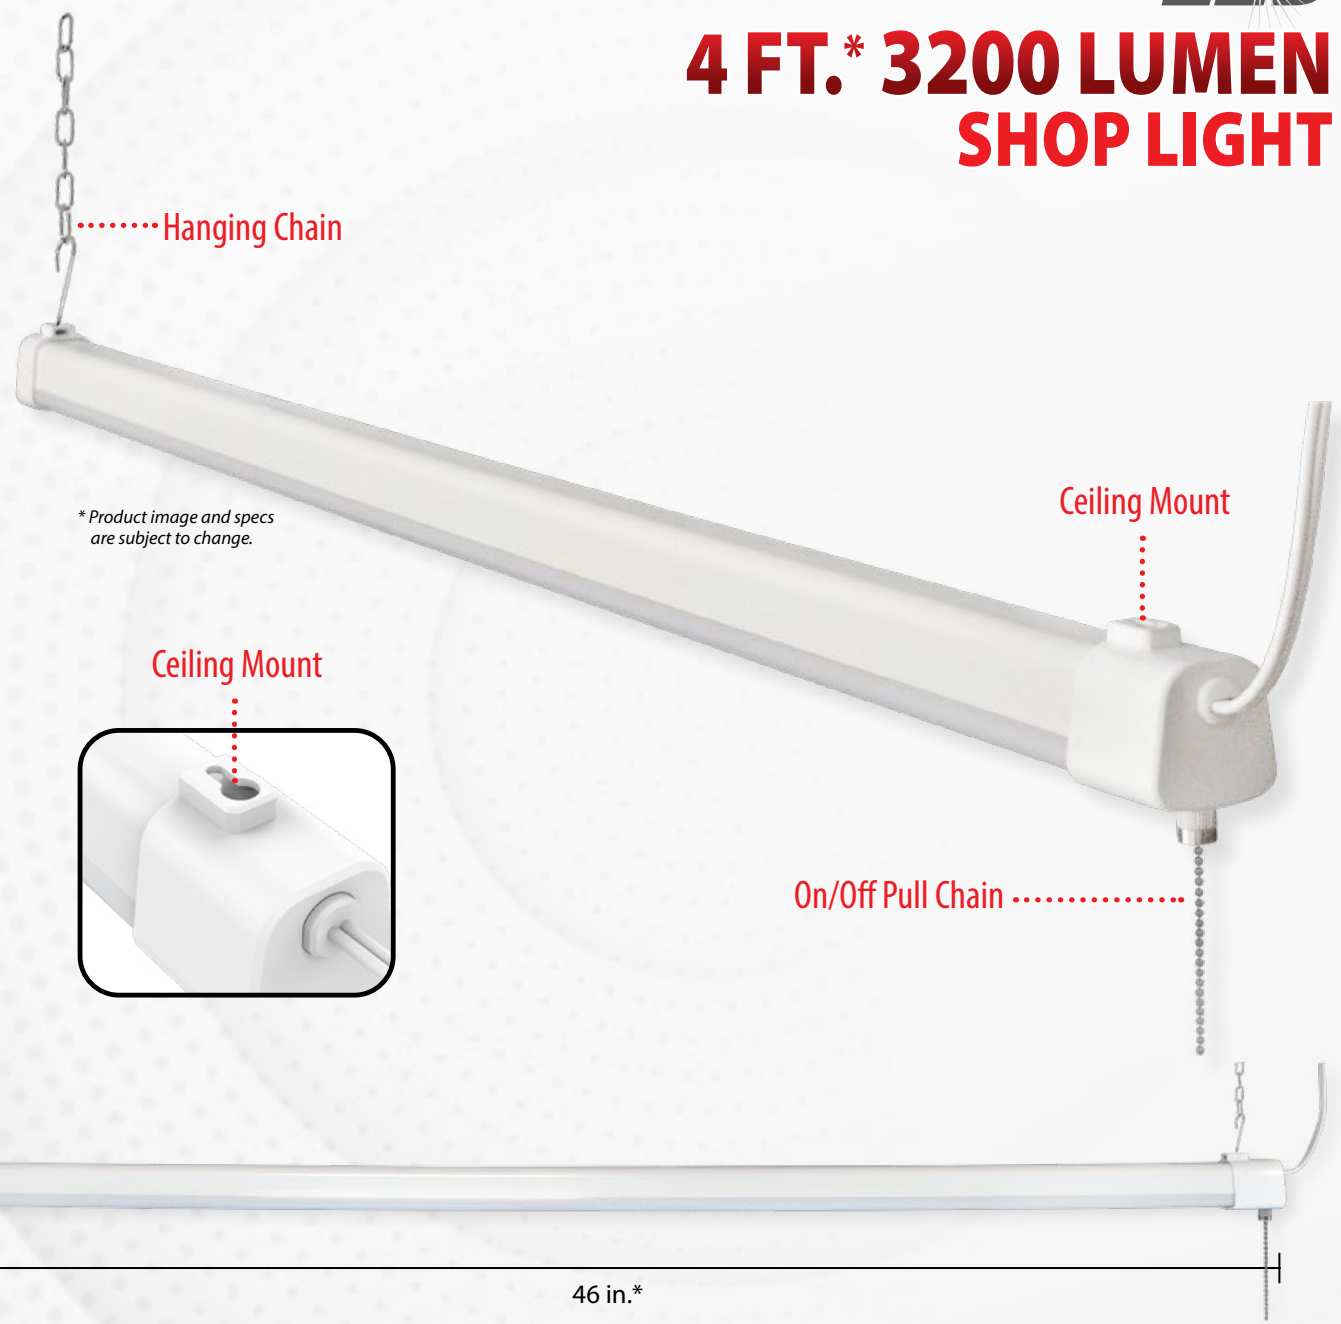

4 FT.* 3200 LUMEN SHOP LIGHT

MODEL#: SL4YL3200N

FEATURES:

- 3200 lumens
- Ceiling flush mount or hang
(two 12" hanging chains with 5 hooks included)
- 7.5" On/Off pull chain
- ETL rated for indoor use
- 5 Year limited warranty

SPECS:

Lumens	3200 Lumens
Watts	36
CCT	4000k
CRI	80
LED Life	50,000 hrs
Volts	120v
Operating Temp	-4 ~ 104°F
Beam Angle	120°
Cord Type	18/2 SPT
Cord Length	5 ft.

LUMENS 3200

** Product image and specs are subject to change.*

46 in.*

** Product image and specs are subject to change.*