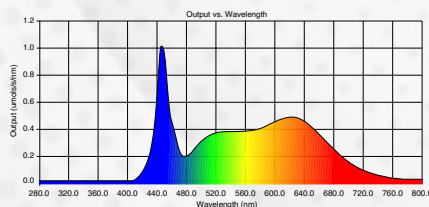

* Product image and specs are subject to change.

01.18.21_v3