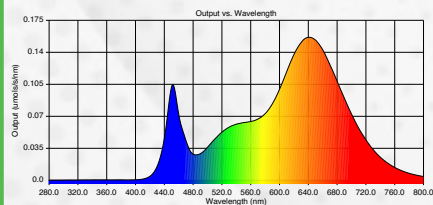

* Product image and specs are subject to change.