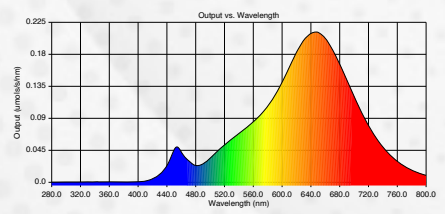

LED

WIDE SPECTRUM LED GROW LIGHT

MODEL#: GR-REF2-SSFX

FEATURES:

- 30.42 PPF
- Shatter-resistant polycarbonate lens
- Carabiner for hanging
- Wide spectrum color
- Low heat output
- Accredited USA lab tested
- ETL rated for damp locations
- 3 Year limited warranty

SPECS:

PPF	30.42
Watts	33
Red PF	19.36
Blue PF	2.47
FRPF	5.33
Red Spectrum (nm)	645
Blue Spectrum (nm)	455
LED Life	50,000 hrs.
Volts	120v
Operating Temp	-4~104°F
Beam Angle	100°
Cord Type	18/3 SVT
Cord Length	5 ft.
Linkable	No
Spectrum	Wide
Growth Zone (Height)	12" - 18"
Bulb Base	Standard E26 (Edison Base)

PPF
30.42

On/Off Pull Switch

Hanging Carabiner

Shatter-resistant Polycarbonate Lens

9 in.*

* Product image and specs are subject to change.