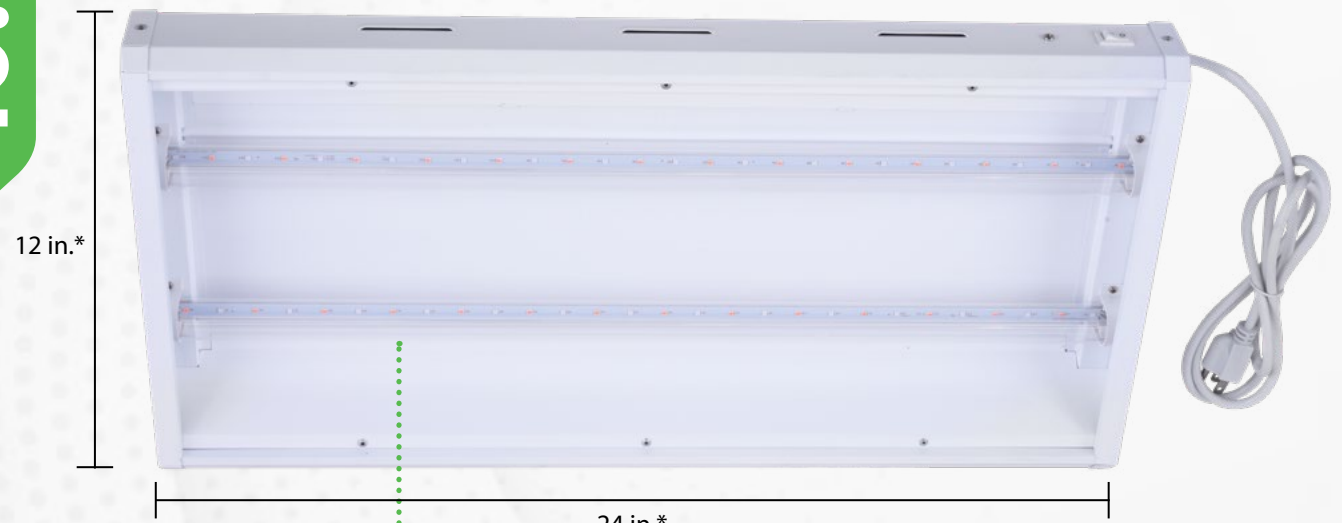

FULL SPECTRUM LINKABLE COLOR CHANGING LED GROW LIGHT

MODEL#: GR-FX-2T

FEATURES:

- 46.028 PPF
- Link up to 125 total watts
- Shatter-resistant polycarbonate lens
- Color changing between blue, blue+red, and red
- Full spectrum color
- Low heat output
- Accredited USA lab tested
- ETL rated for damp locations
- 3 Year limited warranty

SPECS:

PPF	46.028
Watts	25
Red PF	30.896
Blue PF	49.122
FRPF	3.80
Red Spectrum (nm)	640
Blue Spectrum (nm)	449
LED Life	50,000
Volts	120v
Operating Temp	-4~104°F
Beam Angle	110°
Cord Type	18/3 SJTW
Cord Length	5 ft.
Linkable	Yes
Spectrum	Full
Growth Zone (Height)	12" - 18"

46.028 PPF

Color Changing