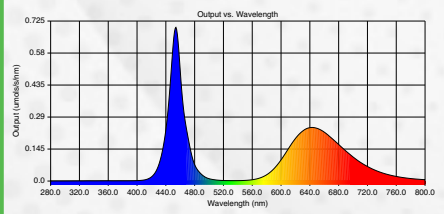

* Product image and specs are subject to change.