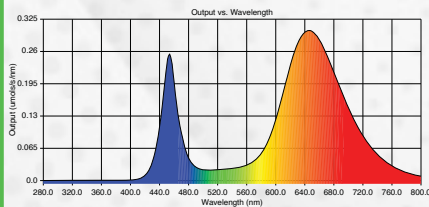

LED WIDE SPECTRUM GROW BULB

* Product image and specs are subject to change.