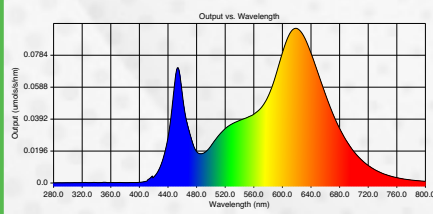

* Product image and specs are subject to change.