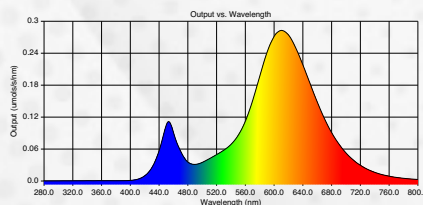

* Product image and specs are subject to change.