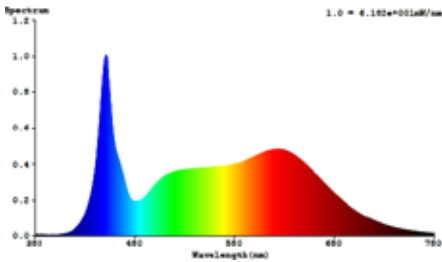

# LED 4 ft. GROW TUBE

**STONEPOINT**  
LED LIGHTING

**18 WATTS**

#GR-T8-4

## LED SPECS

Wattage.....	18
PPF (400-700nm).....	31.275
FRPF (700-800nm).....	1.692
Blue PF (400-500nm).....	6.75
Red PF (600-700nm).....	12.05
Blue Wavelength.....	450nm
Red Wavelength.....	630nm
UL Rated for Indoor Use	